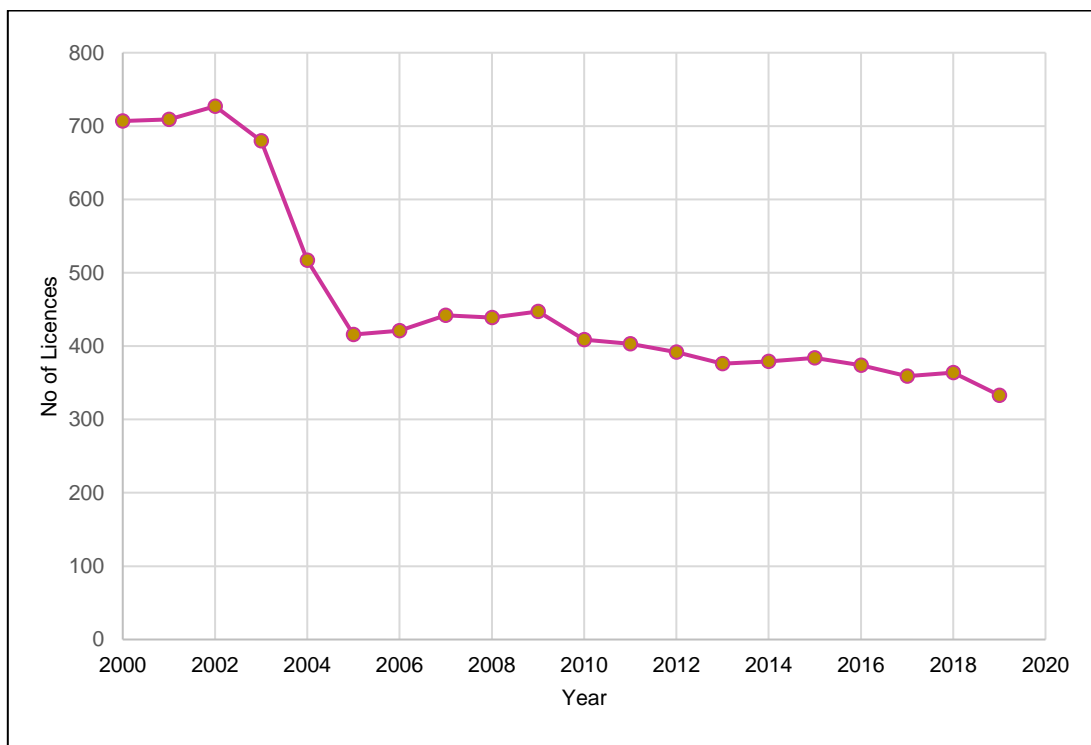

Gulf of Carpentaria Line Licences

Source: Fisheries Queensland and Qfish.

East Coast Line Licences

Source: Fisheries Queensland and Qfish.