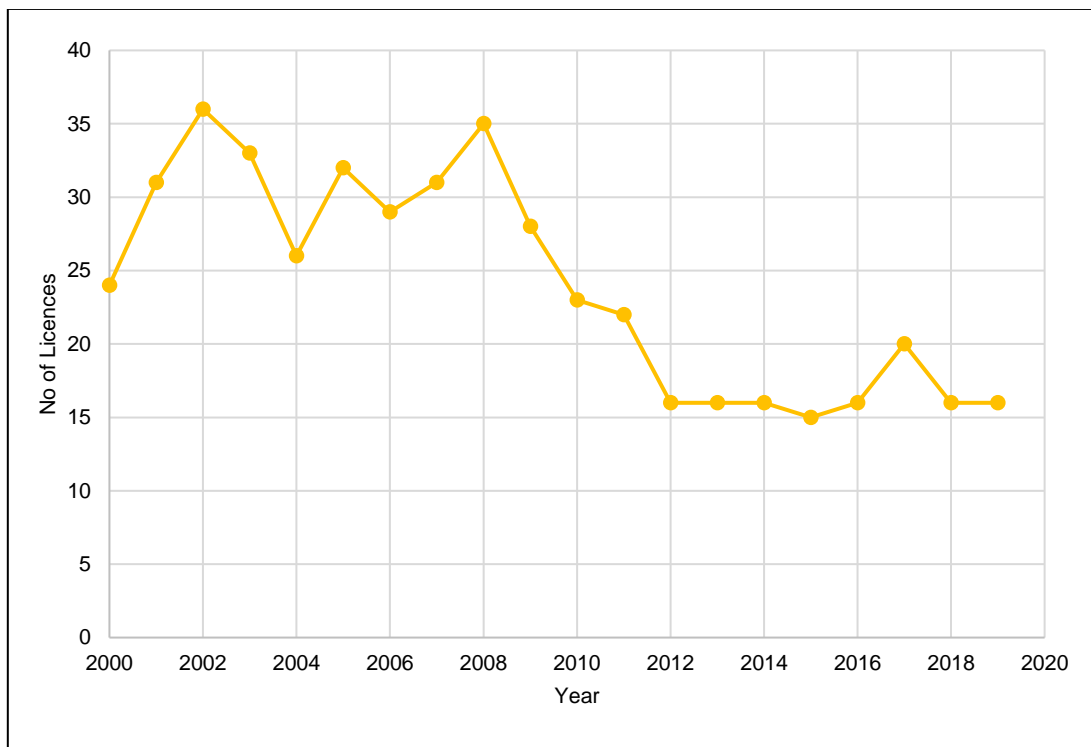

Gulf of Carpentaria Line Licences

Source: Fisheries Queensland and Qfish.

East Coast Line Licences

Source: Fisheries Queensland and Qfish.